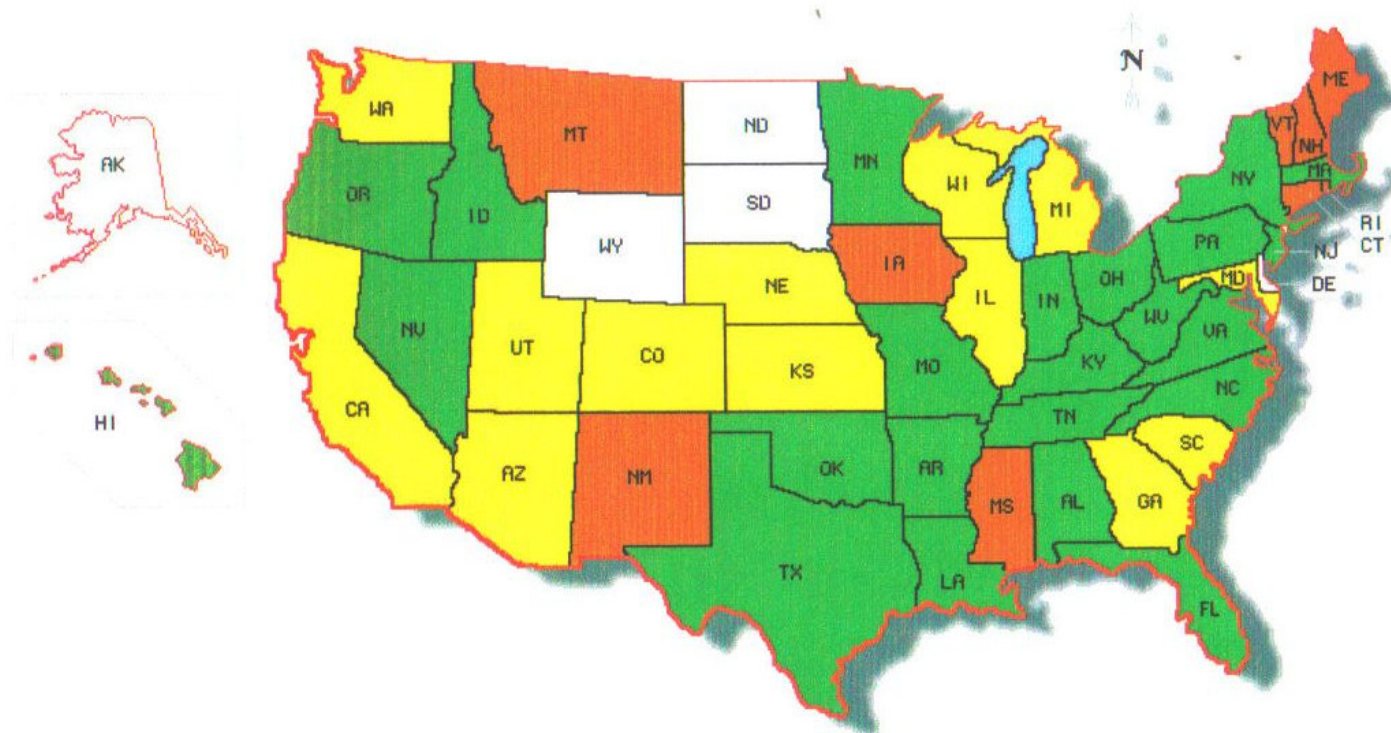

Representative Support on the House Side (H.R. 2254) : Total as of March 26, 2010 is 253

3-25-10

- ORANGE:** 100 percent signed
- GREEN:** 50 percent or more signed
- YELLOW:** Under 50 percent signed
- WHITE:** No signers