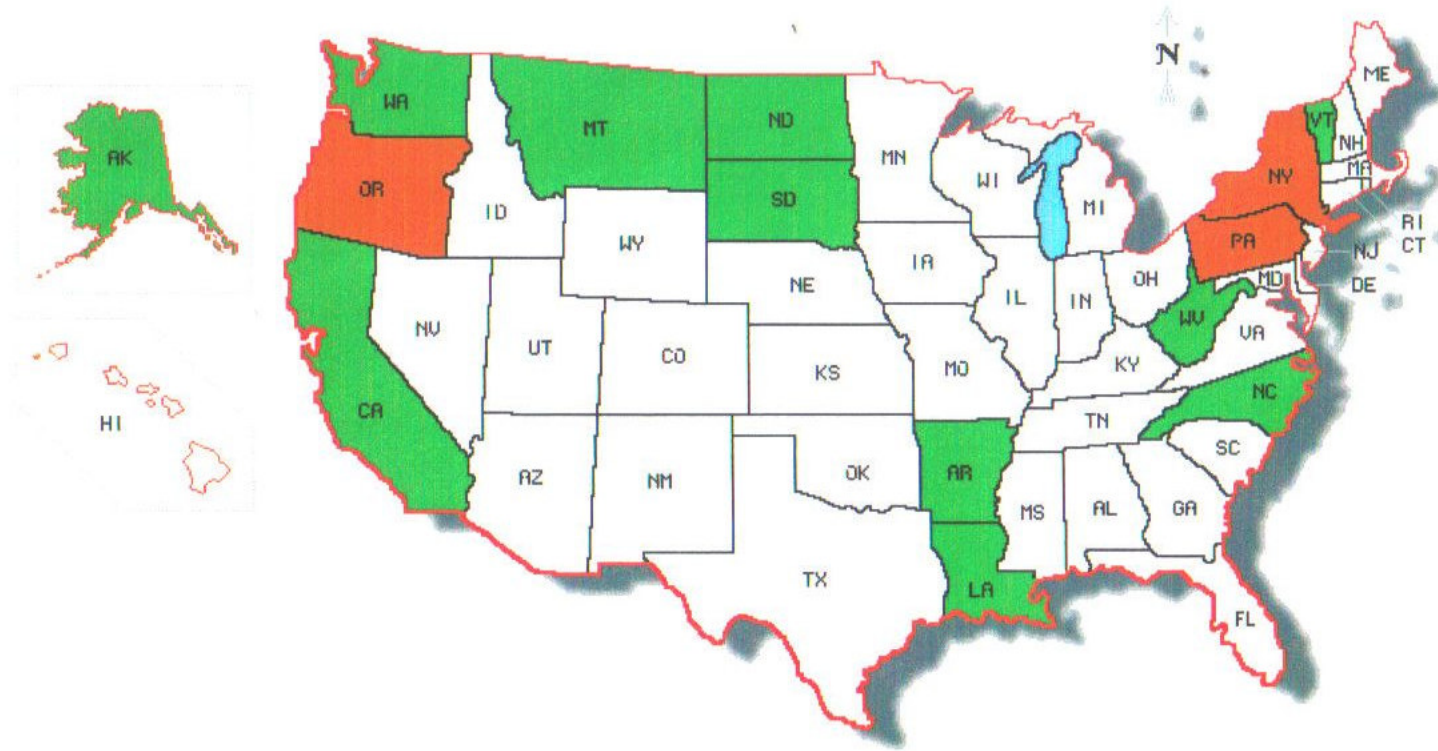

Support on the Senate Side (S.1939) : Total as of March 26 , 2010 is 16

3-25-10

ORANGE: 2 senators signed
GREEN: 1 senator signed