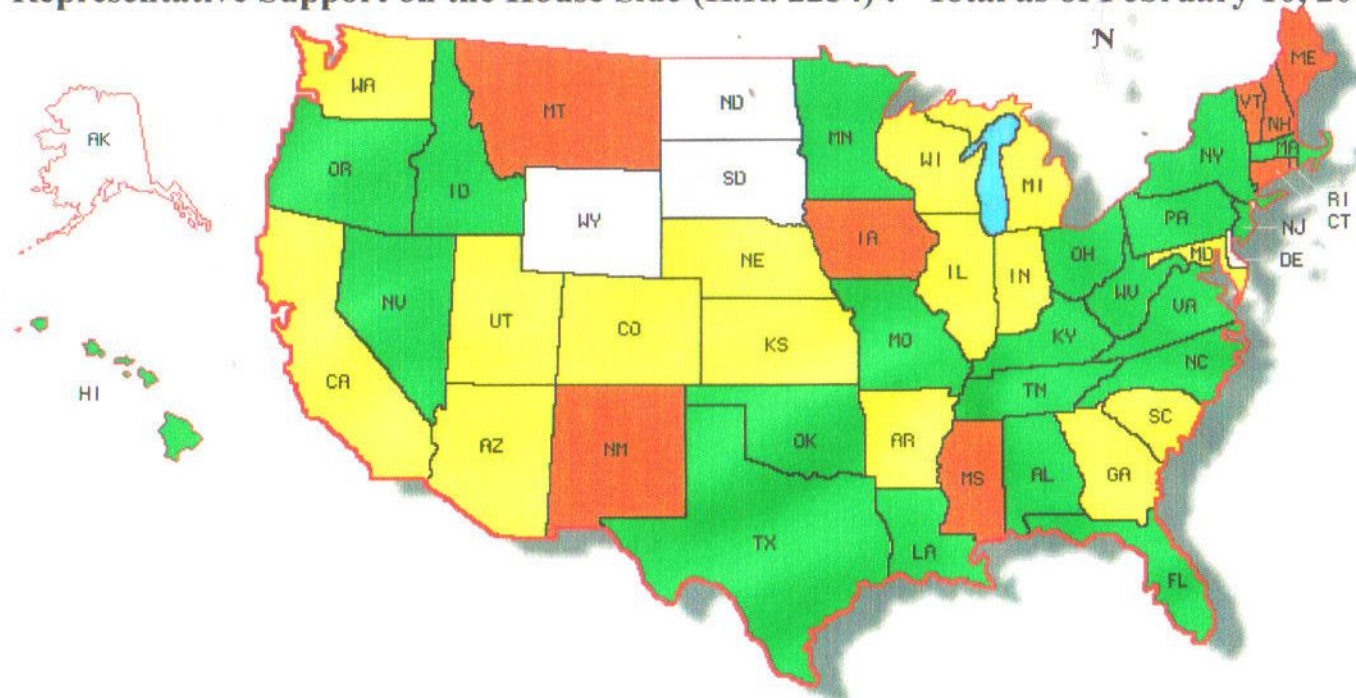

Representative Support on the House Side (H.R. 2254) : Total as of February 10, 2010 is 244

2-10-10

- ORANGE:** 100 percent signed
- GREEN:** 50 percent or more signed
- YELLOW :** Under 50 percent signed
- WHITE:** No signers